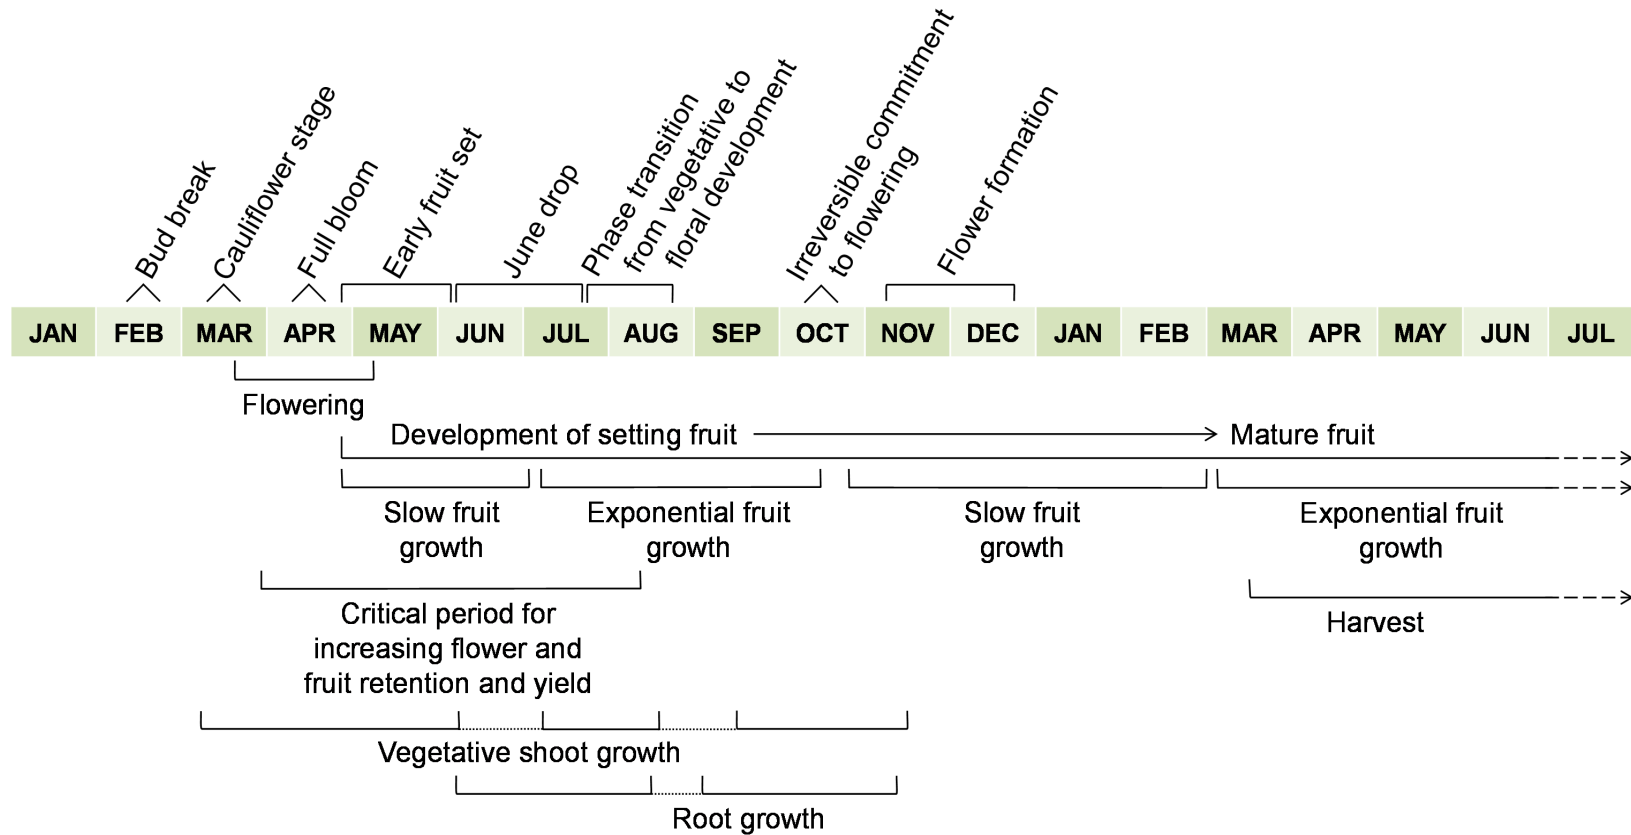

Phenology of the 'Hass' Avocado in California

Developed by: C. J. Lovatt

Artwork by: T. Khuong